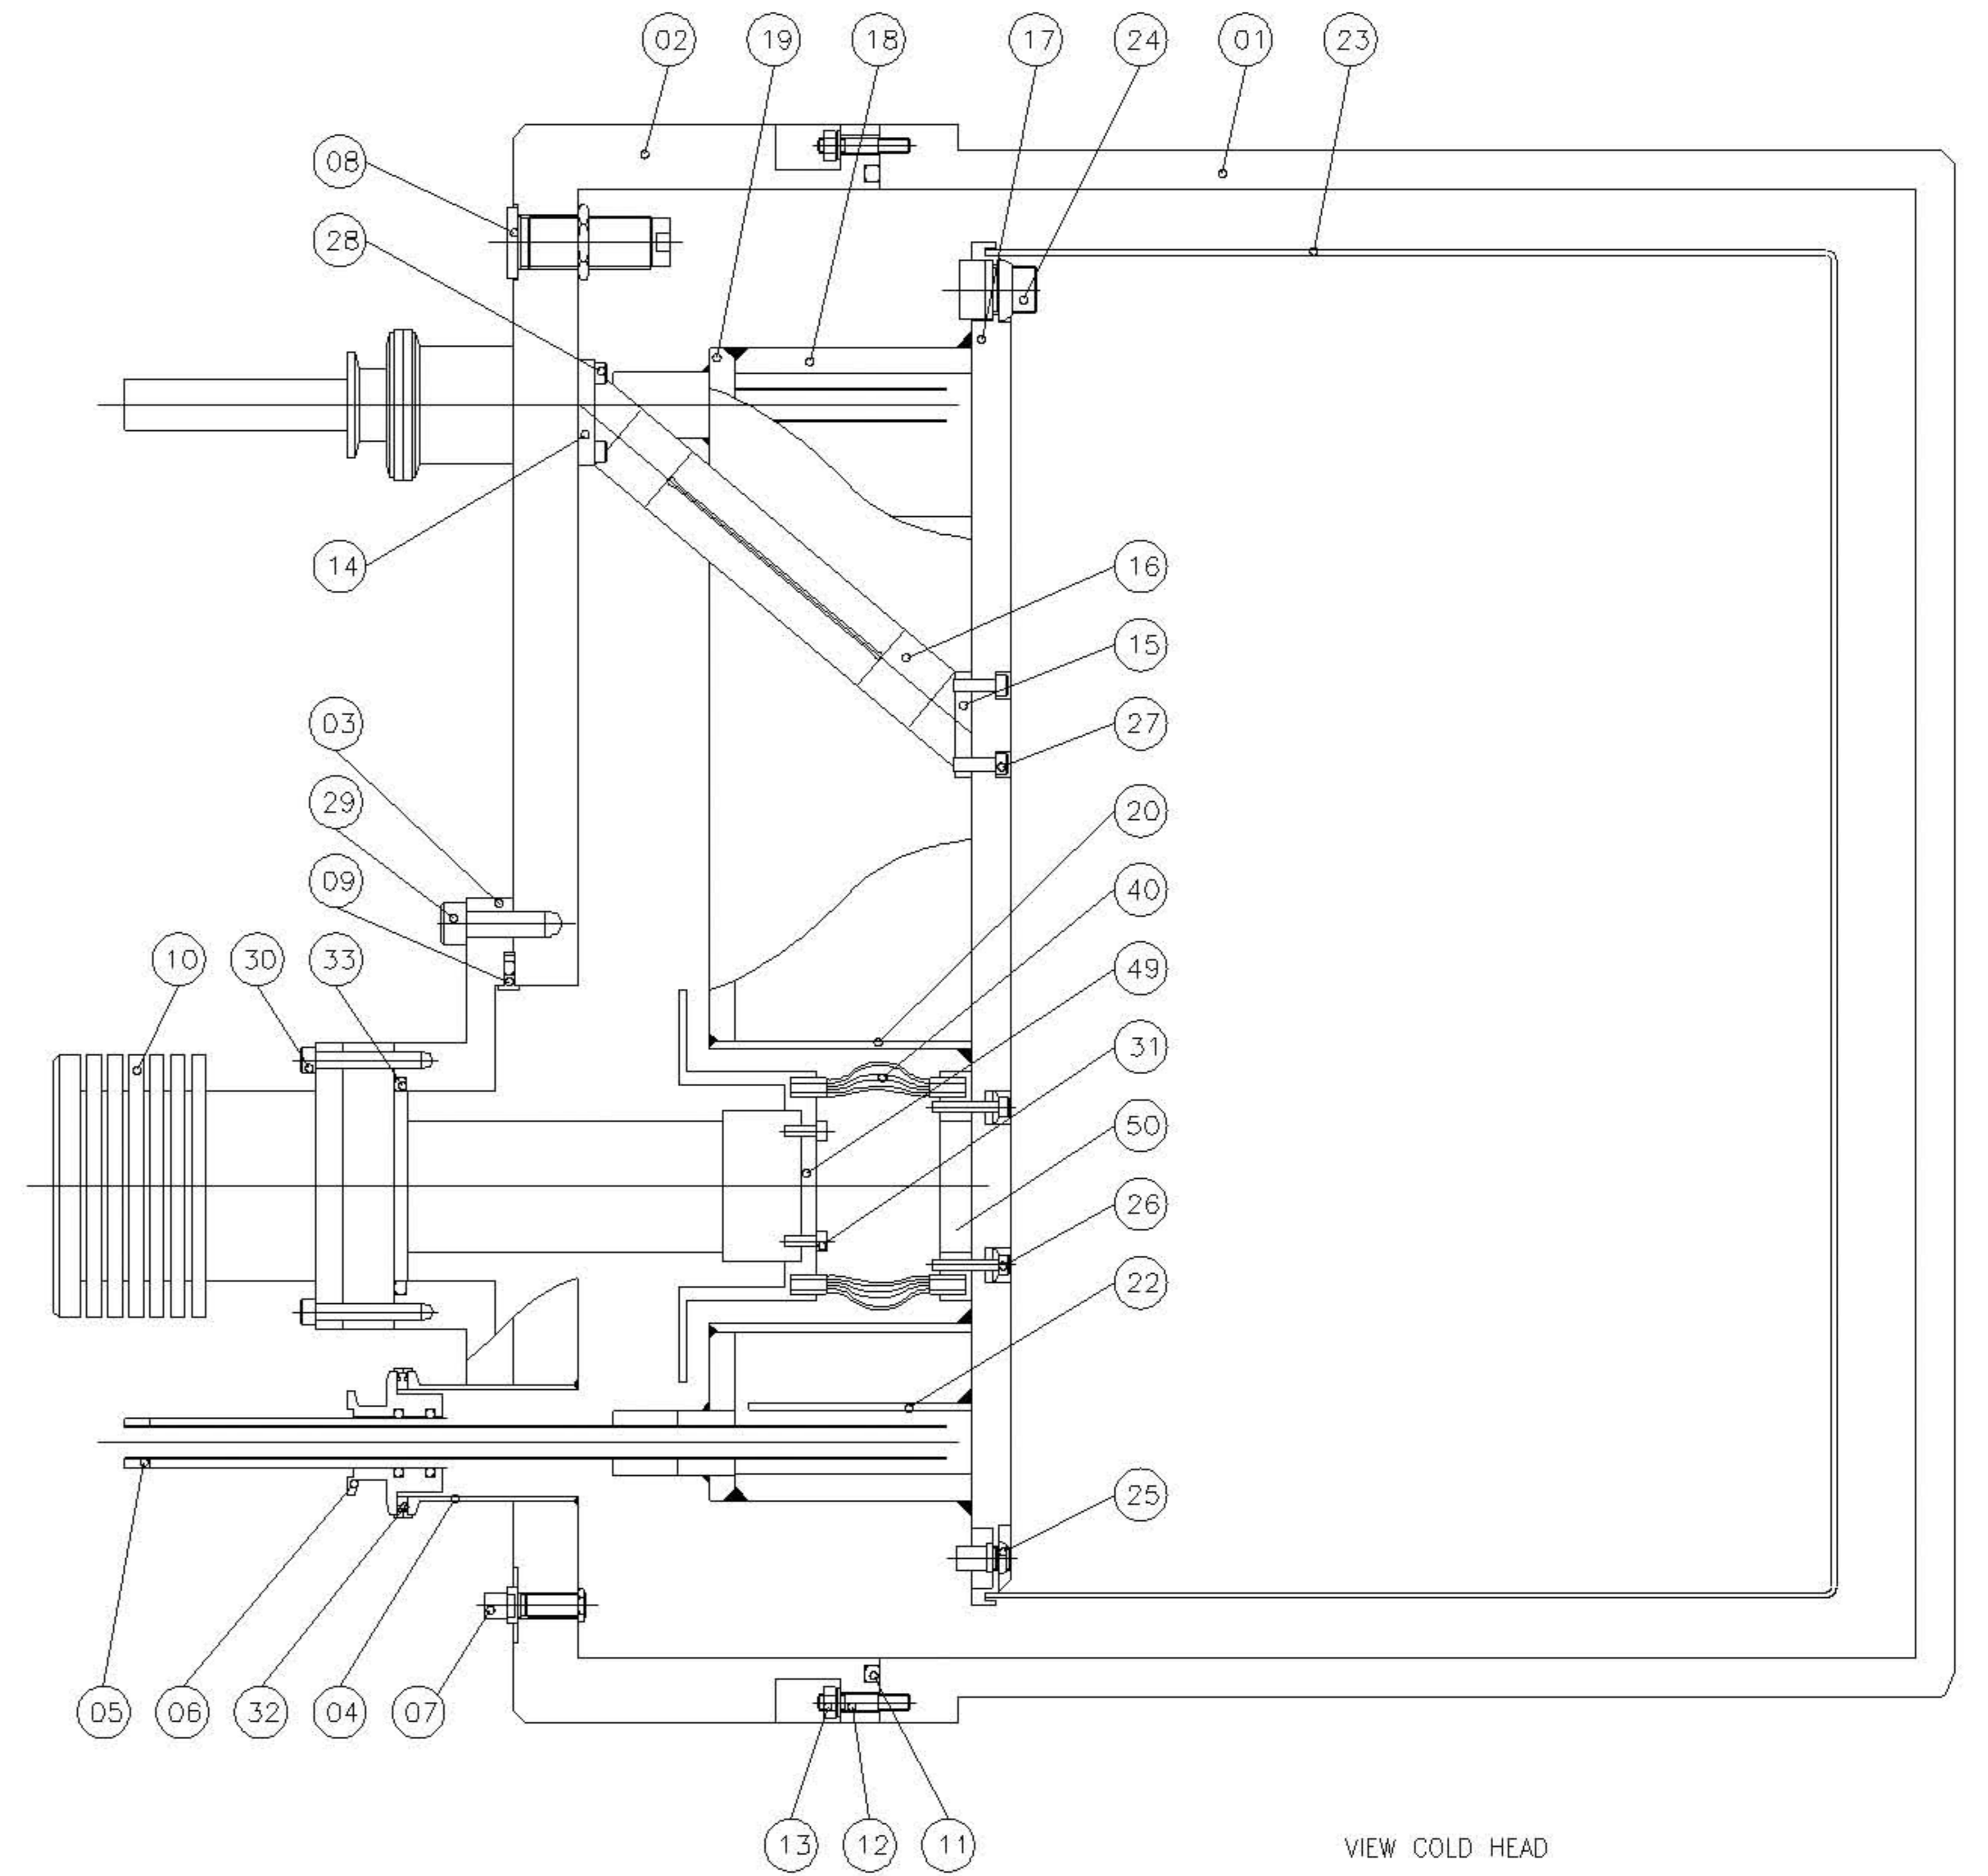

VIEW MAIN FLANGE

VIEW COLD HEAD

PRELIMINARY DRAWING

A		FIRST DRAWING	051197	PH	AMAA	RR	RDS
Issue:	Status/Change:	Date:	Constr:	Drawn:	Check:	Prod:	App:
Draw. stand.: NS (CORRESP. ISO)	Material:	THIS DRAWING SHALL NOT BE COPIED OR COMMUNICATED TO ANY THIRD PERSON WITHOUT CONSENT FROM PROTOTECH A.S. N-5036 FANTØFT, NORWAY.			Scale: 1 : 2 Orig. format: A1		
General tol.: NS ISO 2768-1	Mat. cert.:						
Surf. roug.:	Proj.:						
Title: NOT - NORDIC OPTICAL TELESCOPE VACUUM VESSEL ASSEMBLY DRAWING							